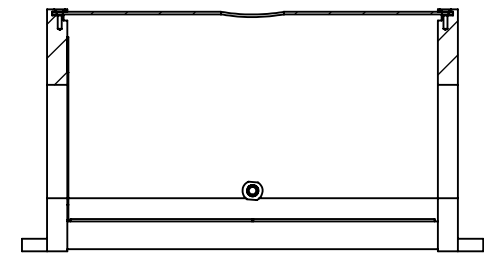

D

D

C

C

SECTION B-B
SCALE 1 : 3

B

B

A

A

	DESIGN BY	FL LUEI	UNIT: MM	PRODUCT SERIES: LT2WRH SERIES	
	CHECK BY	KB TAN			
	DATE	06/06/2018	REVISION:	TITLE	DRAWING LAYOUT
	MATERIAL	-	01	PART NO	LT2WRH150-00-1-G-24V
	FINISHING	-	SCALE:	DWG NO	-
QTY	-	1 : 1			SHEET 1 OF 1