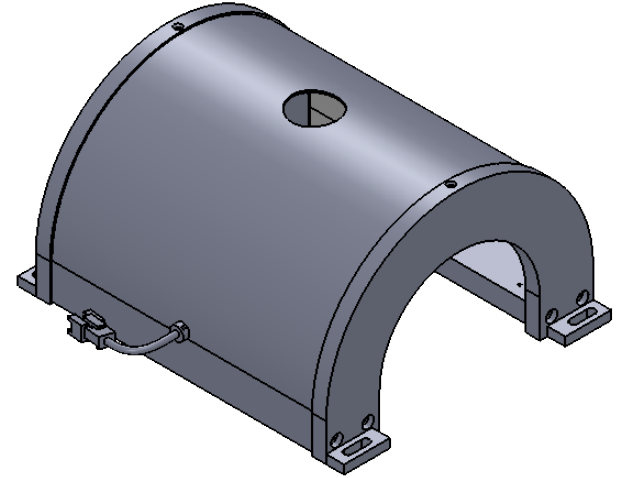

D

D

C

C

SECTION B-B
SCALE 1 : 3

B

B

A

A

	DESIGN BY	FL LUEI	UNIT: MM	PRODUCT SERIES: LT2WRH SERIES	
	CHECK BY	KB TAN			
	DATE	06/06/2018	REVISION:	TITLE	DRAWING LAYOUT
	MATERIAL	-	01	PART NO	LT2WRH150-00-1-G-24V
	FINISHING	-	SCALE:	DWG NO	-
QTY	-	1 : 1			SHEET 1 OF 1