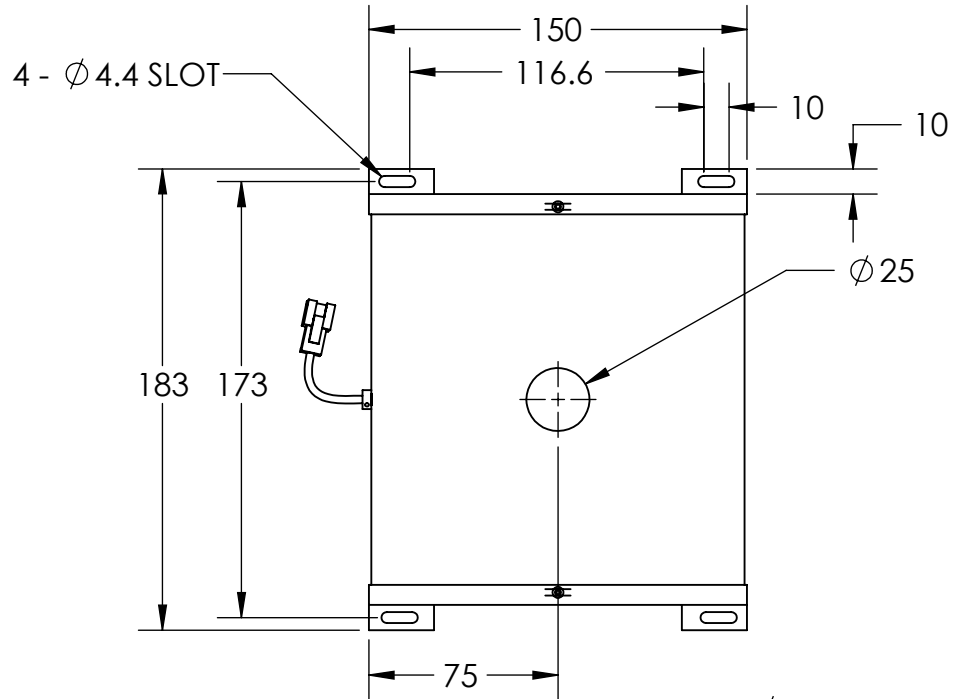

D

D

C

C

SECTION B-B
SCALE 1 : 3

B

B

A

A

	DESIGN BY	FL LUEI	UNIT: MM	PRODUCT SERIES: LT2WRH SERIES	
	CHECK BY	KB TAN			
	DATE	06/06/2018	REVISION:	TITLE	DRAWING LAYOUT
	MATERIAL	-	01	PART NO	LT2WRH150-00-1-G-24V
	FINISHING	-	SCALE:	DWG NO	-
QTY	-	1 : 1			SHEET 1 OF 1