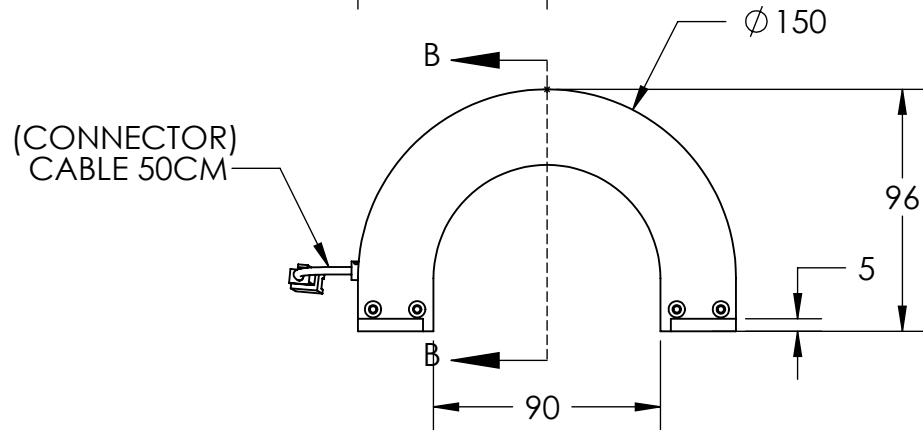

D

D

C

C

SECTION B-B
SCALE 1 : 3

B

B

A

A

	DESIGN BY	FL LUEI	UNIT: MM	PRODUCT SERIES: LT2WRH SERIES	
	CHECK BY	KB TAN			
	DATE	06/06/2018	REVISION:	TITLE	DRAWING LAYOUT
	MATERIAL	-	01	PART NO	LT2WRH150-00-1-G-24V
	FINISHING	-	SCALE:	DWG NO	-
QTY	-	1 : 1			SHEET 1 OF 1